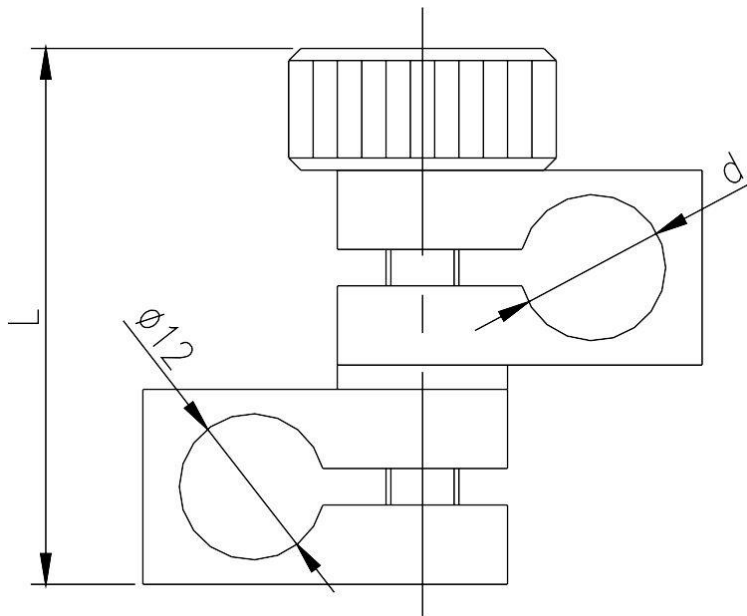

Cross Post Adapter C-Series

Part Number: CPAC-12

Mechanical Drawing:

Technical Specifications:

Diameter, d (mm)	Ø12
Length, L (mm)	44

NOTE: PROPRIETARY AND CONFIDENTIAL THE INFORMATION CONTAINED IN THIS DRAWING IS THE SOLE PROPERTY OF WAVELENGTH OPTO-ELECTRONIC(S) PTE LTD. ANY REPRODUCTION INPART OR AS A WHOLE WITHOUT THE WRITTEN PERMISSION OF WAVELENGTH OPTO-ELECTRONIC(S) PTE LTD. IS PROHIBITED.