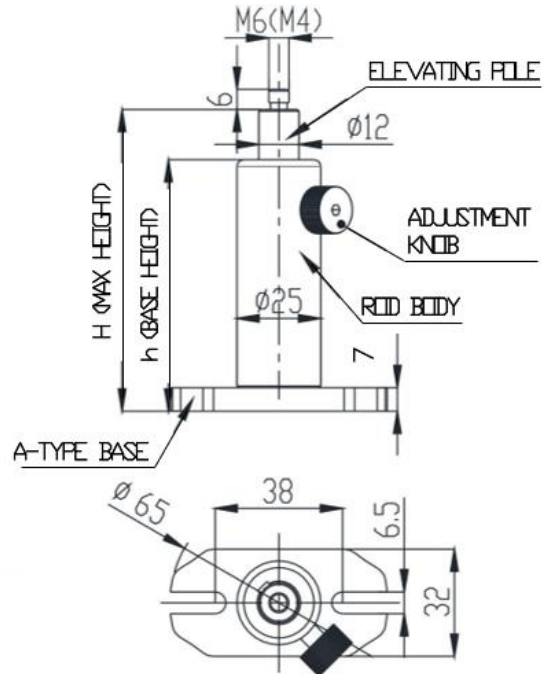

Rotational Post Holder C-Series

Part Number: RPHC-75

Mechanical Drawing:

Technical Specifications:

Base Height, h (mm)	75
Max Height, H (mm)	115
Weight (kg)	0.17

NOTE: PROPRIETARY AND CONFIDENTIAL THE INFORMATION CONTAINED IN THIS DRAWING IS THE SOLE PROPERTY OF WAVELENGTH OPTO-ELECTRONIC(S) PTE LTD. ANY REPRODUCTION INPART OR AS A WHOLE WITHOUT THE WRITTEN PERMISSION OF WAVELENGTH OPTO-ELECTRONIC(S) PTE LTD. IS PROHIBITED.