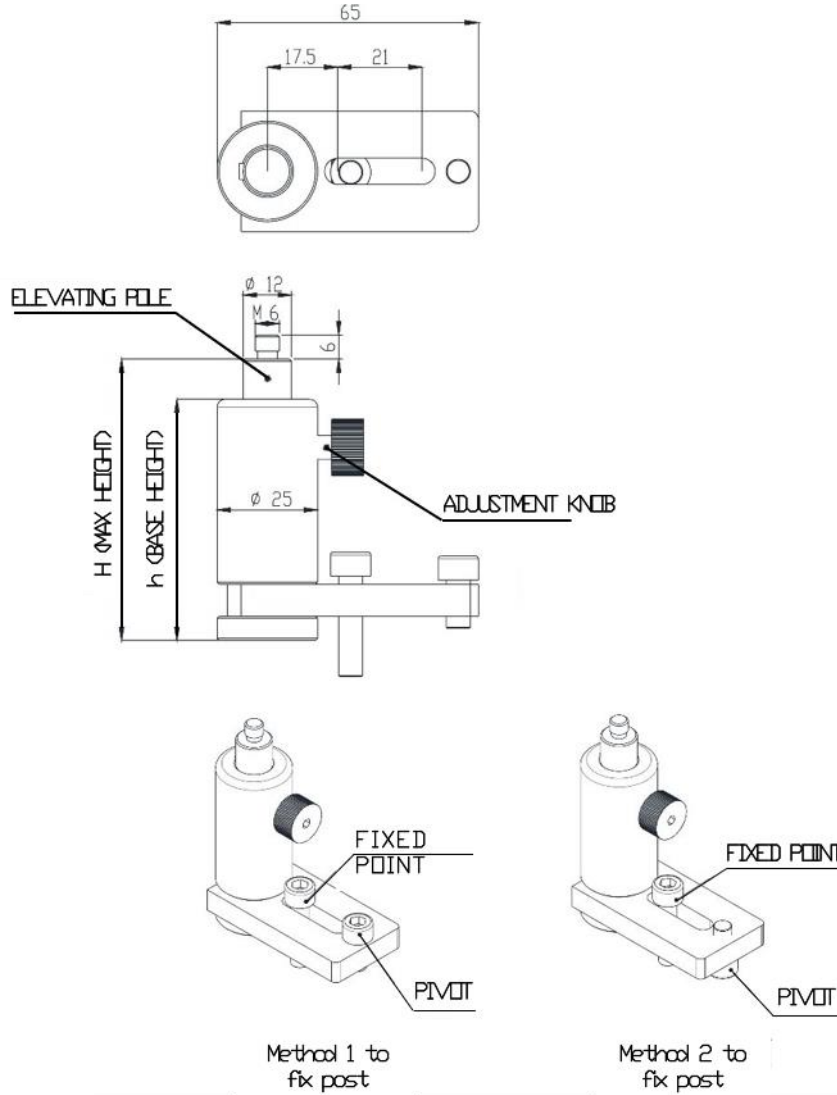

Rotational Post Holder D-Series

Part Number: RPHD-60

Mechanical Drawing:

Technical Specifications:

Base Height, h (mm)	60
Max Height, H (mm)	90
Weight (kg)	0.14

NOTE: PROPRIETARY AND CONFIDENTIAL THE INFORMATION CONTAINED IN THIS DRAWING IS THE SOLE PROPERTY OF WAVELENGTH OPTO-ELECTRONIC(S) PTE LTD. ANY REPRODUCTION INPART OR AS A WHOLE WITHOUT THE WRITTEN PERMISSION OF WAVELENGTH OPTO-ELECTRONIC(S) PTE LTD. IS PROHIBITED.