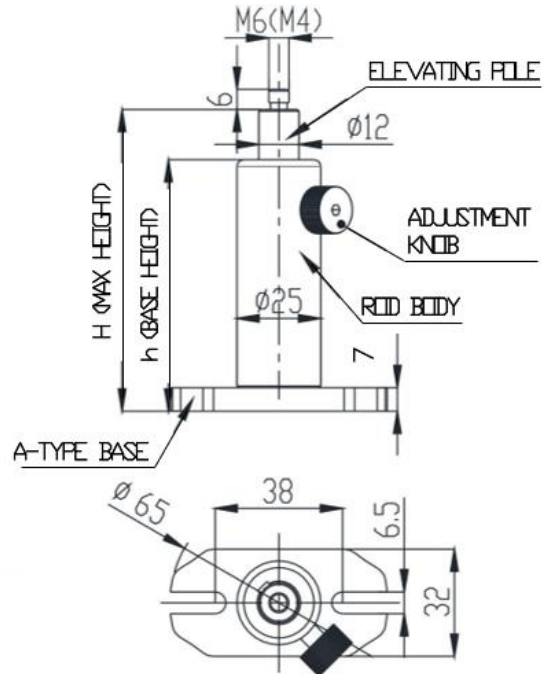

Rotational Post Holder C-Series

Part Number: RPHC-60

Mechanical Drawing:

Technical Specifications:

Base Height, h (mm)	60
Max Height, H (mm)	90
Weight (kg)	0.15

NOTE: PROPRIETARY AND CONFIDENTIAL THE INFORMATION CONTAINED IN THIS DRAWING IS THE SOLE PROPERTY OF WAVELENGTH OPTO-ELECTRONIC(S) PTE LTD. ANY REPRODUCTION INPART OR AS A WHOLE WITHOUT THE WRITTEN PERMISSION OF WAVELENGTH OPTO-ELECTRONIC(S) PTE LTD. IS PROHIBITED.