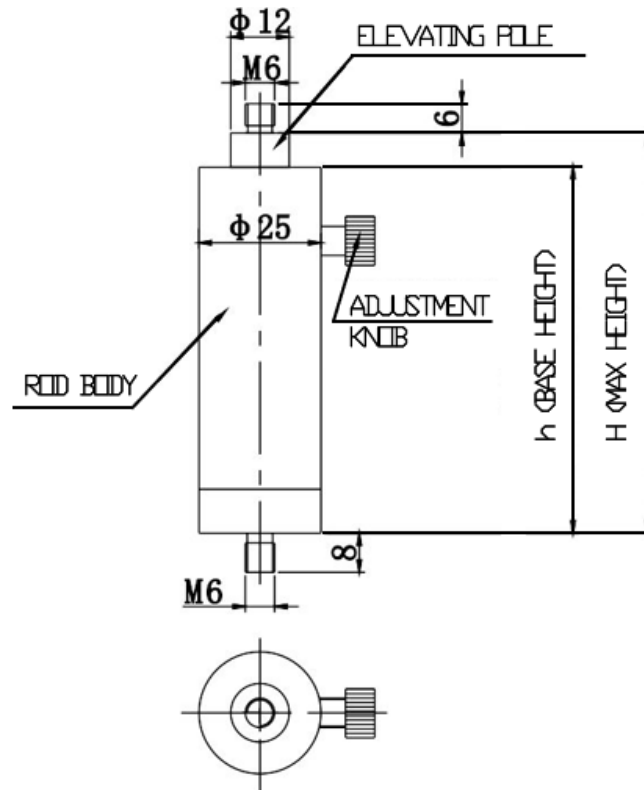

Rotational Post Holder B-Series

Part Number: RPHB-60

Mechanical Drawing:

Technical Specifications:

Base Height, h (mm)	60
Max Height, H (mm)	90
Weight (kg)	0.13

NOTE: PROPRIETARY AND CONFIDENTIAL THE INFORMATION CONTAINED IN THIS DRAWING IS THE SOLE PROPERTY OF WAVELENGTH OPTO-ELECTRONIC(S) PTE LTD. ANY REPRODUCTION INPART OR AS A WHOLE WITHOUT THE WRITTEN PERMISSION OF WAVELENGTH OPTO-ELECTRONIC(S) PTE LTD. IS PROHIBITED.