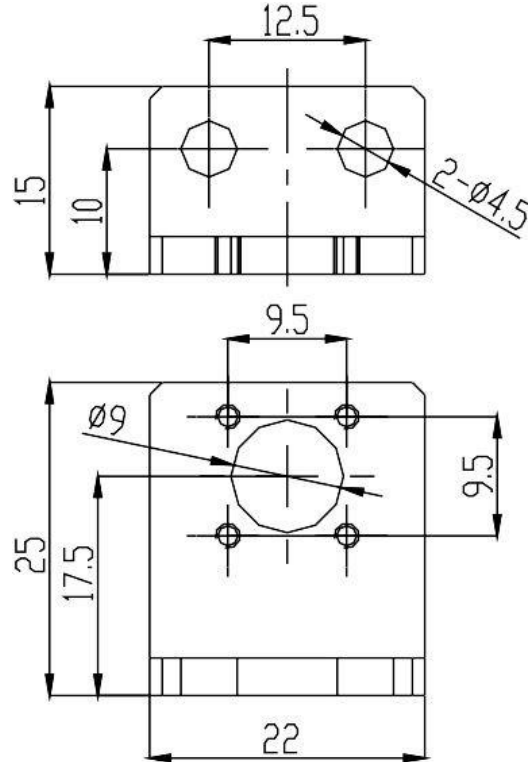

Right-Angled Bracket

Part Number: RAB-250

Mechanical Drawing:

Technical Specifications:

Length (mm)	220
Height (mm)	250
Width (mm)	150

NOTE: PROPRIETARY AND CONFIDENTIAL THE INFORMATION CONTAINED IN THIS DRAWING IS THE SOLE PROPERTY OF WAVELENGTH OPTO-ELECTRONIC(S) PTE LTD. ANY REPRODUCTION INPART OR AS A WHOLE WITHOUT THE WRITTEN PERMISSION OF WAVELENGTH OPTO-ELECTRONIC(S) PTE LTD. IS PROHIBITED.