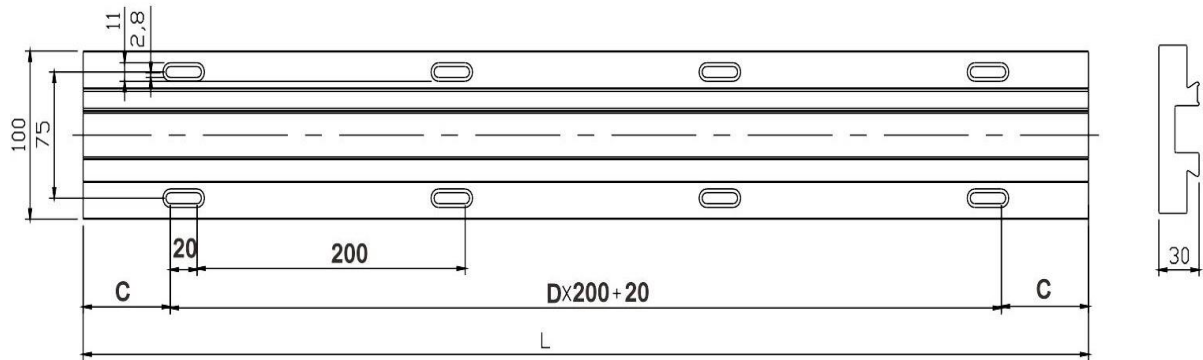

Optical Rail D-Series

Part Number: ORD-1500

Mechanical Drawing:

Technical Specifications:

Length, L (mm)	1500
Height (mm)	30
Width (mm)	100
C (mm)	40
D	7
Optional Components	Carrier D

NOTE: PROPRIETARY AND CONFIDENTIAL THE INFORMATION CONTAINED IN THIS DRAWING IS THE SOLE PROPERTY OF WAVELENGTH OPTO-ELECTRONIC(S) PTE LTD. ANY REPRODUCTION INPART OR AS A WHOLE WITHOUT THE WRITTEN PERMISSION OF WAVELENGTH OPTO-ELECTRONIC(S) PTE LTD. IS PROHIBITED.