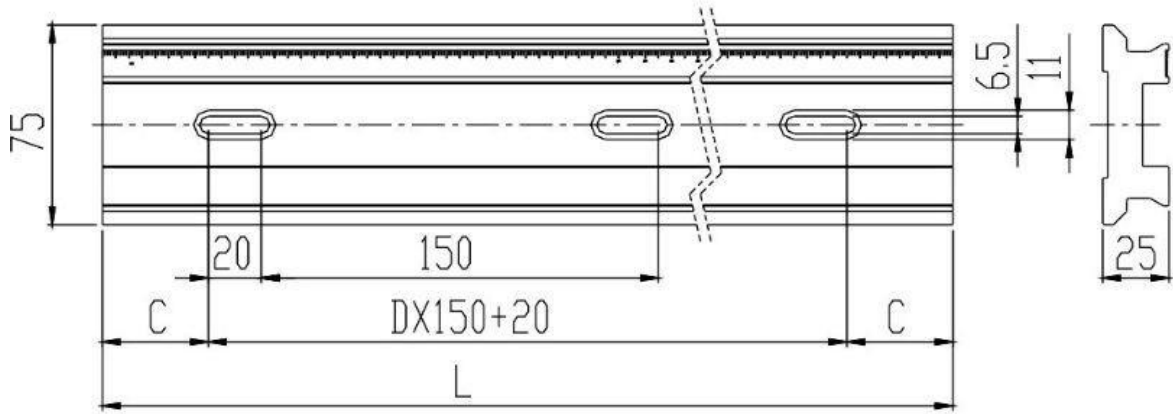

Optical Rail C-Series

Part Number: ORC-950

Mechanical Drawing:

Technical Specifications:

Length, L (mm)	950
Height (mm)	25
Width (mm)	75
C (mm)	15
D	6
Optional Components	Carrier C

**NOTE: PROPRIETARY AND CONFIDENTIAL THE INFORMATION CONTAINED IN THIS DRAWING IS THE SOLE PROPERTY OF WAVELENGTH OPTO-ELECTRONIC(S) PTE LTD. ANY REPRODUCTION INPART OR AS A WHOLE WITHOUT THE WRITTEN PERMISSION OF WAVELENGTH OPTO-ELECTRONIC(S) PTE LTD. IS PROHIBITED.**