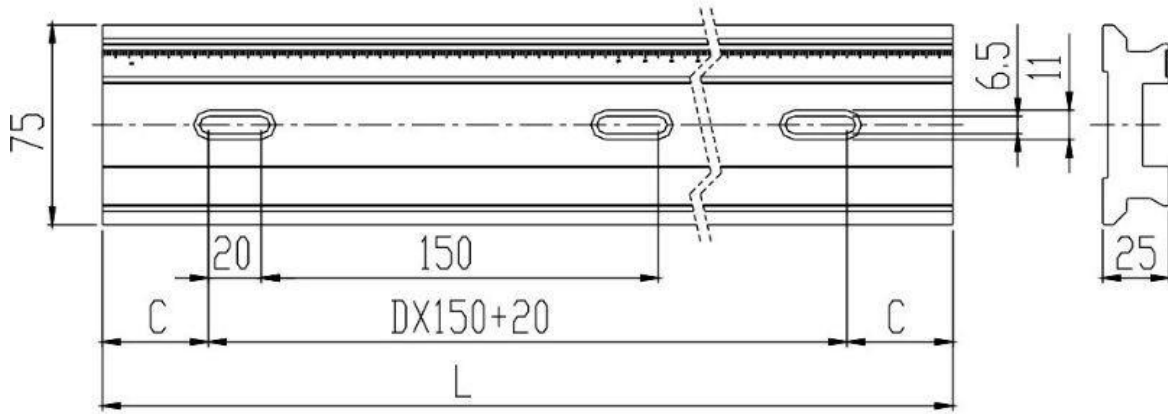

Optical Rail C-Series

Part Number: ORC-850

Mechanical Drawing:

Technical Specifications:

|                     |           |
|---------------------|-----------|
| Length, L (mm)      | 850       |
| Height (mm)         | 25        |
| Width (mm)          | 75        |
| C (mm)              | 40        |
| D                   | 5         |
| Optional Components | Carrier C |