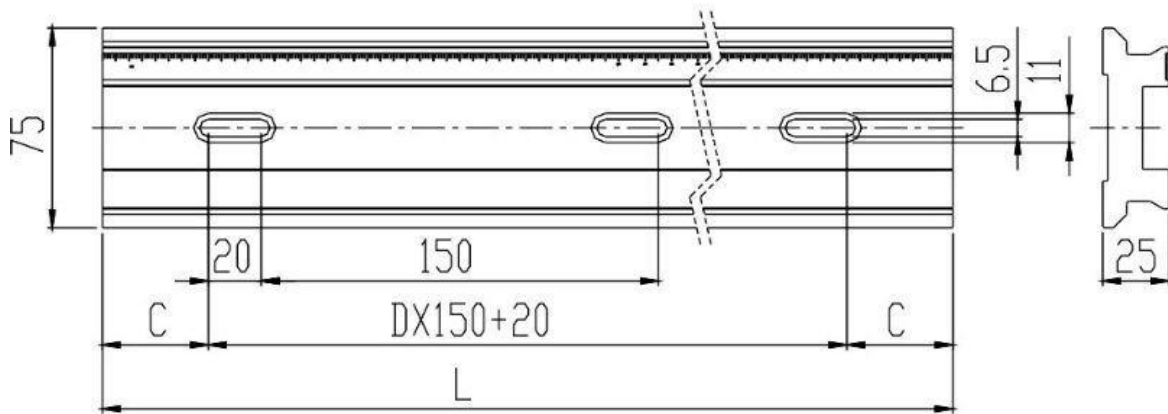

Optical Rail C-Series

Part Number: ORC-750

Mechanical Drawing:

Technical Specifications:

Length, L (mm)	750
Height (mm)	25
Width (mm)	75
C (mm)	65
D	4
Optional Components	Carrier C

**NOTE: PROPRIETARY AND CONFIDENTIAL THE INFORMATION CONTAINED IN THIS DRAWING IS THE SOLE PROPERTY OF WAVELENGTH OPTO-ELECTRONIC(S) PTE LTD. ANY REPRODUCTION INPART OR AS A WHOLE WITHOUT THE WRITTEN PERMISSION OF WAVELENGTH OPTO-ELECTRONIC(S) PTE LTD. IS PROHIBITED.**