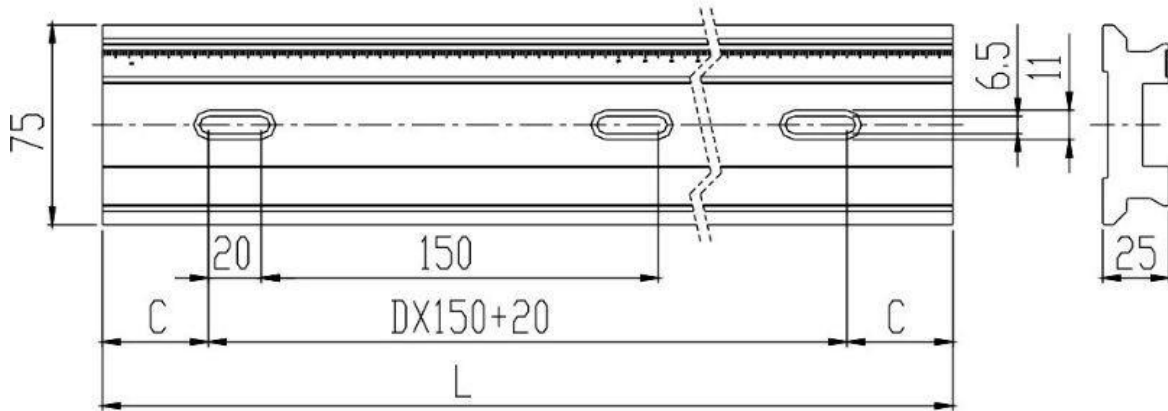

Optical Rail C-Series

Part Number: ORC-700

Mechanical Drawing:

Technical Specifications:

Length, L (mm)	700
Height (mm)	25
Width (mm)	75
C (mm)	40
D	4
Optional Components	Carrier C

NOTE: PROPRIETARY AND CONFIDENTIAL THE INFORMATION CONTAINED IN THIS DRAWING IS THE SOLE PROPERTY OF WAVELENGTH OPTO-ELECTRONIC(S) PTE LTD. ANY REPRODUCTION INPART OR AS A WHOLE WITHOUT THE WRITTEN PERMISSION OF WAVELENGTH OPTO-ELECTRONIC(S) PTE LTD. IS PROHIBITED.