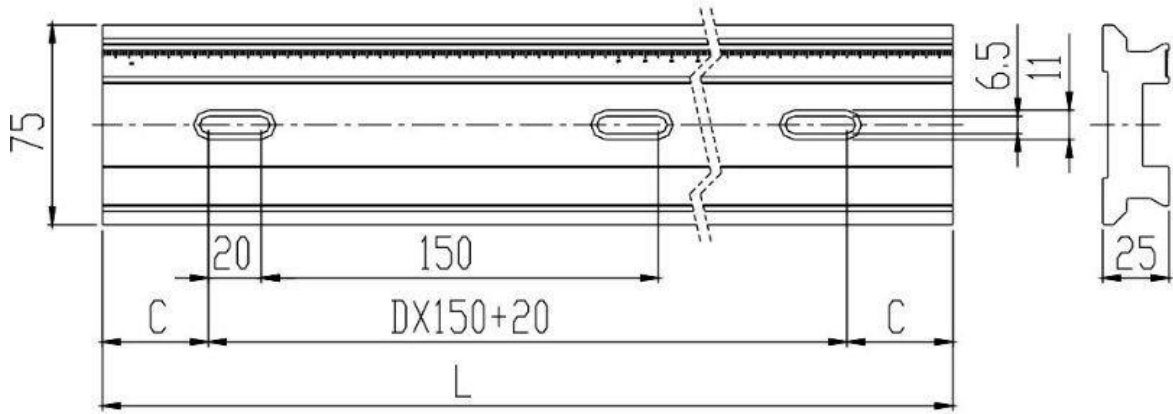

Optical Rail C-Series

Part Number: ORC-650

Mechanical Drawing:

Technical Specifications:

Length, L (mm)	650
Height (mm)	25
Width (mm)	75
C (mm)	15
D	4
Optional Components	Carrier C

**NOTE: PROPRIETARY AND CONFIDENTIAL THE INFORMATION CONTAINED IN THIS DRAWING IS THE SOLE PROPERTY OF WAVELENGTH OPTO-ELECTRONIC(S) PTE LTD. ANY REPRODUCTION INPART OR AS A WHOLE WITHOUT THE WRITTEN PERMISSION OF WAVELENGTH OPTO-ELECTRONIC(S) PTE LTD. IS PROHIBITED.**