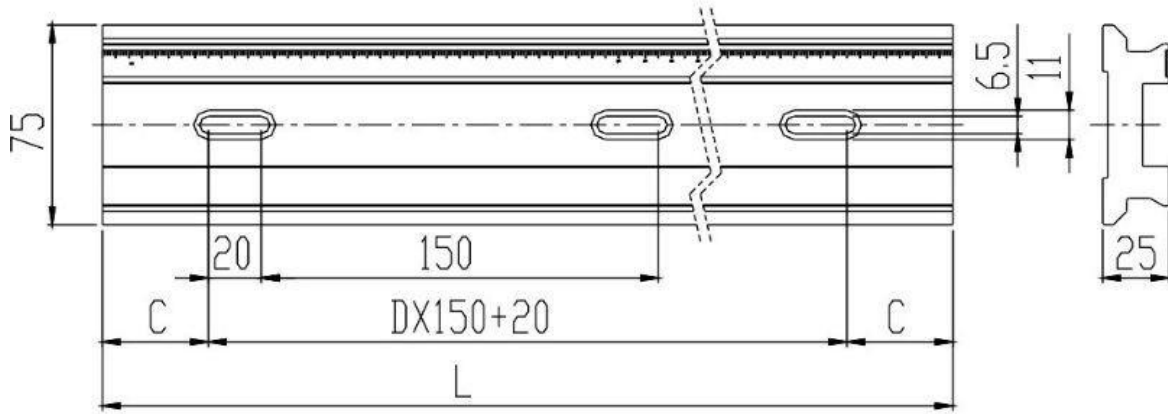

Optical Rail C-Series

Part Number: ORC-600

Mechanical Drawing:

Technical Specifications:

Length, L (mm)	600
Height (mm)	25
Width (mm)	75
C (mm)	65
D	3
Optional Components	Carrier C

NOTE: PROPRIETARY AND CONFIDENTIAL THE INFORMATION CONTAINED IN THIS DRAWING IS THE SOLE PROPERTY OF WAVELENGTH OPTO-ELECTRONIC(S) PTE LTD. ANY REPRODUCTION INPART OR AS A WHOLE WITHOUT THE WRITTEN PERMISSION OF WAVELENGTH OPTO-ELECTRONIC(S) PTE LTD. IS PROHIBITED.