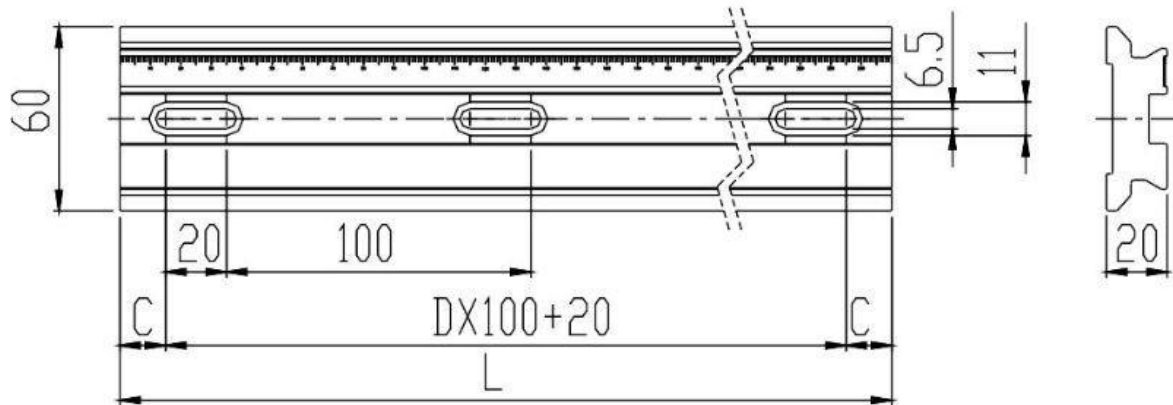

Optical Rail B-Series

Part Number: ORB-400

Mechanical Drawing:

Technical Specifications:

Length, L (mm)	400
Height (mm)	20
Width (mm)	60
C (mm)	40
D	3
Optional Components	Carrier B

**NOTE: PROPRIETARY AND CONFIDENTIAL THE INFORMATION CONTAINED IN THIS DRAWING IS THE SOLE PROPERTY OF WAVELENGTH OPTO-ELECTRONIC(S) PTE LTD. ANY REPRODUCTION INPART OR AS A WHOLE WITHOUT THE WRITTEN PERMISSION OF WAVELENGTH OPTO-ELECTRONIC(S) PTE LTD. IS PROHIBITED.**