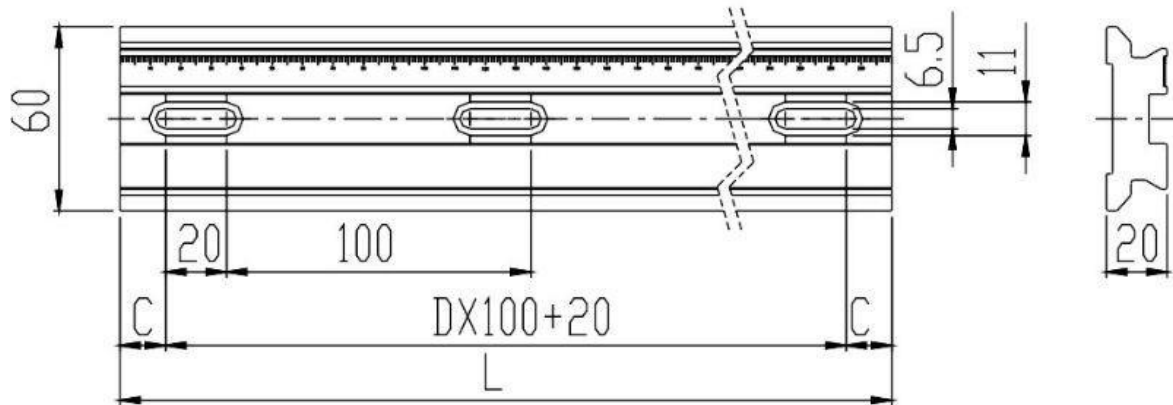

Optical Rail B-Series

Part Number: ORB-300

Mechanical Drawing:

Technical Specifications:

Length, L (mm)	300
Height (mm)	20
Width (mm)	60
C (mm)	40
D	2
Optional Components	Carrier B

NOTE: PROPRIETARY AND CONFIDENTIAL THE INFORMATION CONTAINED IN THIS DRAWING IS THE SOLE PROPERTY OF WAVELENGTH OPTO-ELECTRONIC(S) PTE LTD. ANY REPRODUCTION INPART OR AS A WHOLE WITHOUT THE WRITTEN PERMISSION OF WAVELENGTH OPTO-ELECTRONIC(S) PTE LTD. IS PROHIBITED.