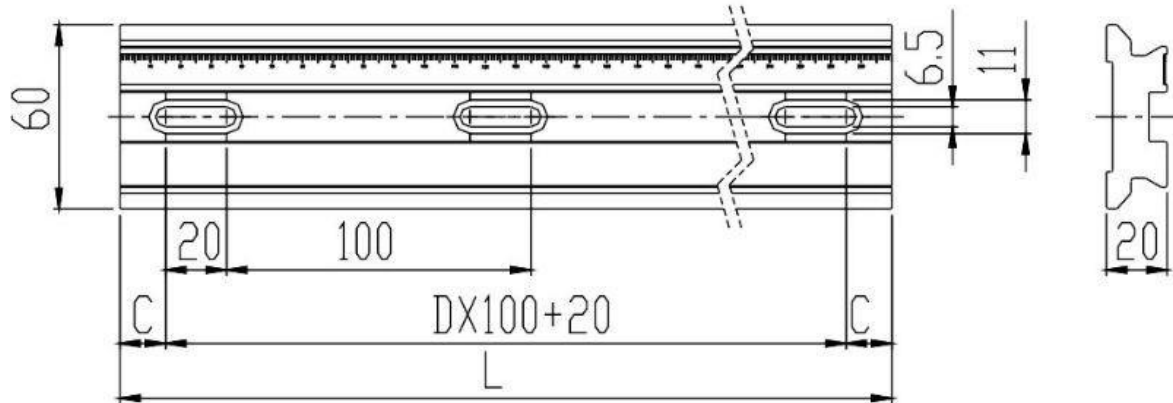

Optical Rail B-Series

Part Number: ORB-250

Mechanical Drawing:

Technical Specifications:

Length, L (mm)	250
Height (mm)	20
Width (mm)	60
C (mm)	15
D	2
Optional Components	Carrier B

NOTE: PROPRIETARY AND CONFIDENTIAL THE INFORMATION CONTAINED IN THIS DRAWING IS THE SOLE PROPERTY OF WAVELENGTH OPTO-ELECTRONIC(S) PTE LTD. ANY REPRODUCTION INPART OR AS A WHOLE WITHOUT THE WRITTEN PERMISSION OF WAVELENGTH OPTO-ELECTRONIC(S) PTE LTD. IS PROHIBITED.