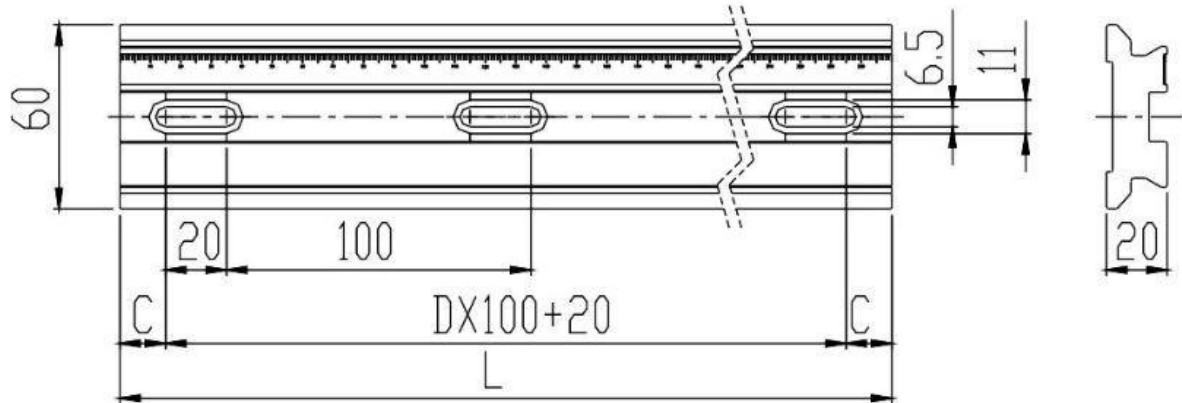

Optical Rail B-Series

Part Number: ORB-220

Mechanical Drawing:

Technical Specifications:

Length, L (mm)	220
Height (mm)	20
Width (mm)	60
C (mm)	50
D	1
Optional Components	Carrier B

NOTE: PROPRIETARY AND CONFIDENTIAL THE INFORMATION CONTAINED IN THIS DRAWING IS THE SOLE PROPERTY OF WAVELENGTH OPTO-ELECTRONIC(S) PTE LTD. ANY REPRODUCTION INPART OR AS A WHOLE WITHOUT THE WRITTEN PERMISSION OF WAVELENGTH OPTO-ELECTRONIC(S) PTE LTD. IS PROHIBITED.