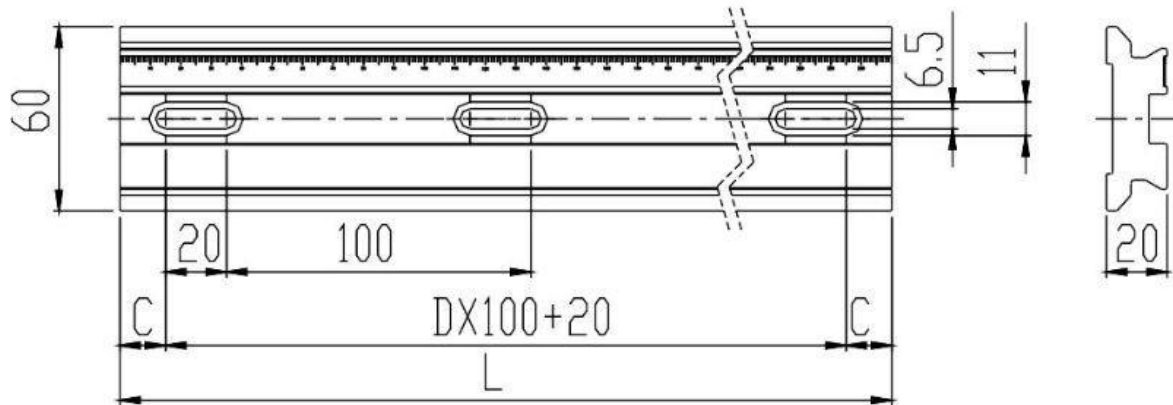

Optical Rail B-Series

Part Number: ORB-200

Mechanical Drawing:

Technical Specifications:

Length, L (mm)	200
Height (mm)	20
Width (mm)	60
C (mm)	40
D	1
Optional Components	Carrier B

NOTE: PROPRIETARY AND CONFIDENTIAL THE INFORMATION CONTAINED IN THIS DRAWING IS THE SOLE PROPERTY OF WAVELENGTH OPTO-ELECTRONIC(S) PTE LTD. ANY REPRODUCTION INPART OR AS A WHOLE WITHOUT THE WRITTEN PERMISSION OF WAVELENGTH OPTO-ELECTRONIC(S) PTE LTD. IS PROHIBITED.