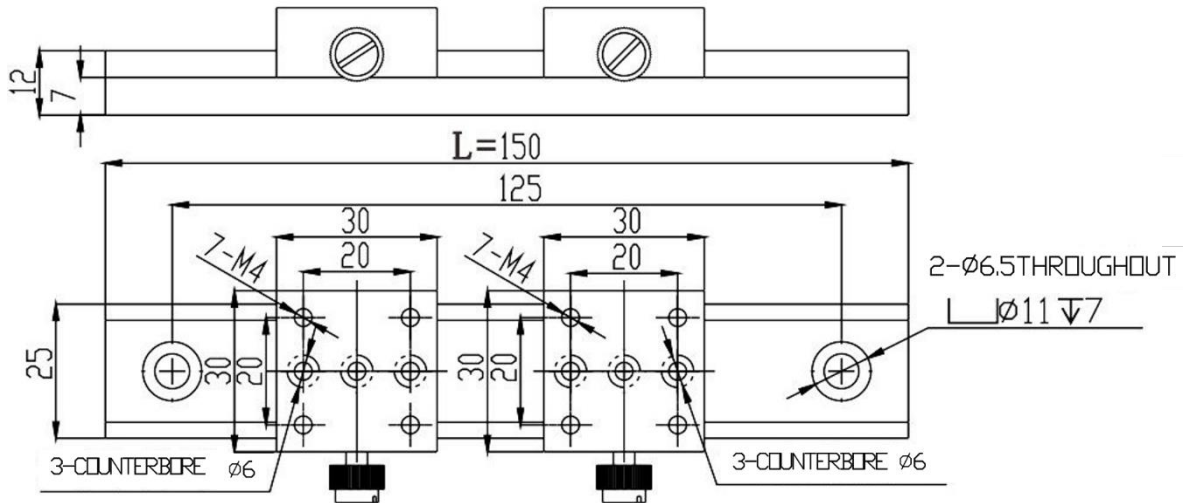

Optical Rail A-Series

Part Number: ORA-150

Mechanical Drawing:

Technical Specifications:

Length, L (mm)	150
Height (mm)	12
Width (mm)	25
Weight (kg)	0.16
Optional Components / Qty	Carrier A / 2

NOTE: PROPRIETARY AND CONFIDENTIAL THE INFORMATION CONTAINED IN THIS DRAWING IS THE SOLE PROPERTY OF WAVELENGTH OPTO-ELECTRONIC(S) PTE LTD. ANY REPRODUCTION INPART OR AS A WHOLE WITHOUT THE WRITTEN PERMISSION OF WAVELENGTH OPTO-ELECTRONIC(S) PTE LTD. IS PROHIBITED.