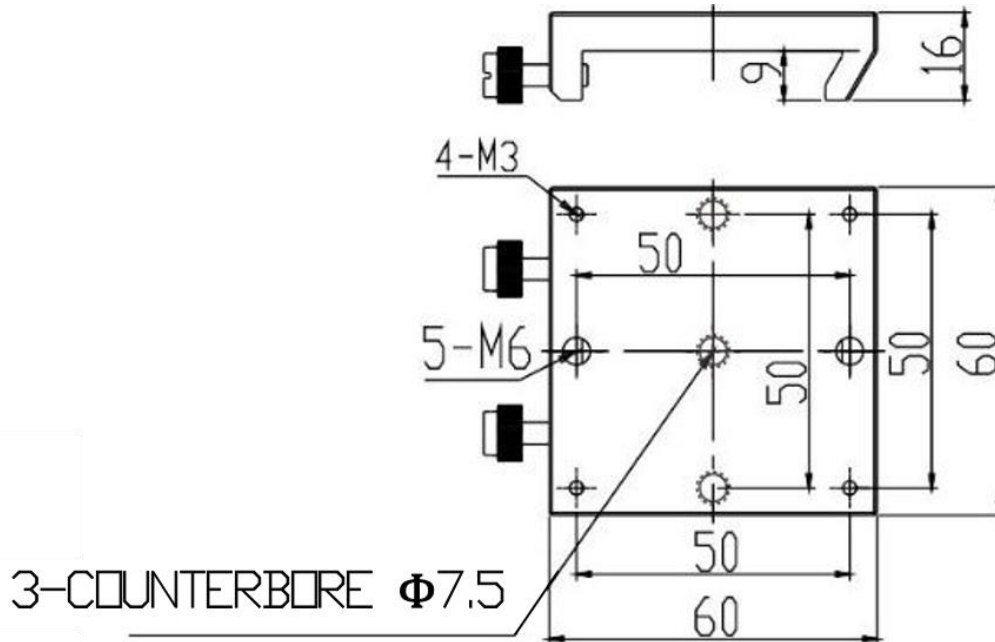

Carrier B

Part Number: CAB-B-60x60

Mechanical Drawing:

Technical Specifications:

Length (mm)	60
Height (mm)	16
Width (mm)	60

NOTE: PROPRIETARY AND CONFIDENTIAL THE INFORMATION CONTAINED IN THIS DRAWING IS THE SOLE PROPERTY OF WAVELENGTH OPTO-ELECTRONIC(S) PTE LTD. ANY REPRODUCTION INPART OR AS A WHOLE WITHOUT THE WRITTEN PERMISSION OF WAVELENGTH OPTO-ELECTRONIC(S) PTE LTD. IS PROHIBITED.