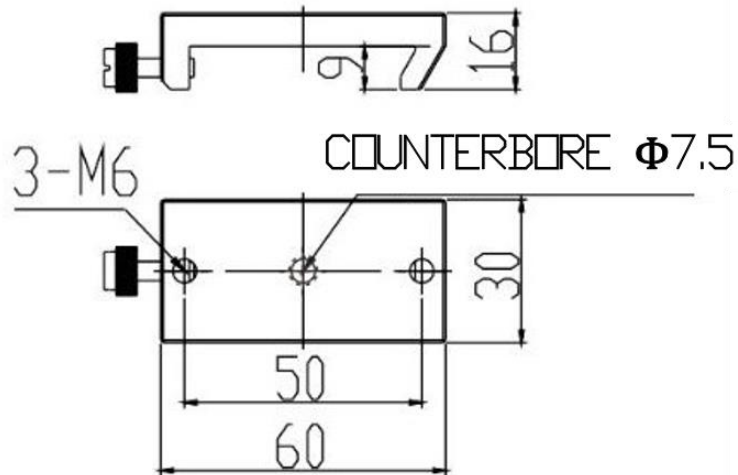

Carrier B

Part Number: CAB-A-30x60

Mechanical Drawing:

Technical Specifications:

| | |
|-------------|----|
| Length (mm) | 60 |
| Height (mm) | 16 |
| Width (mm) | 30 |

NOTE: PROPRIETARY AND CONFIDENTIAL THE INFORMATION CONTAINED IN THIS DRAWING IS THE SOLE PROPERTY OF WAVELENGTH OPTO-ELECTRONIC(S) PTE LTD. ANY REPRODUCTION INPART OR AS A WHOLE WITHOUT THE WRITTEN PERMISSION OF WAVELENGTH OPTO-ELECTRONIC(S) PTE LTD. IS PROHIBITED.