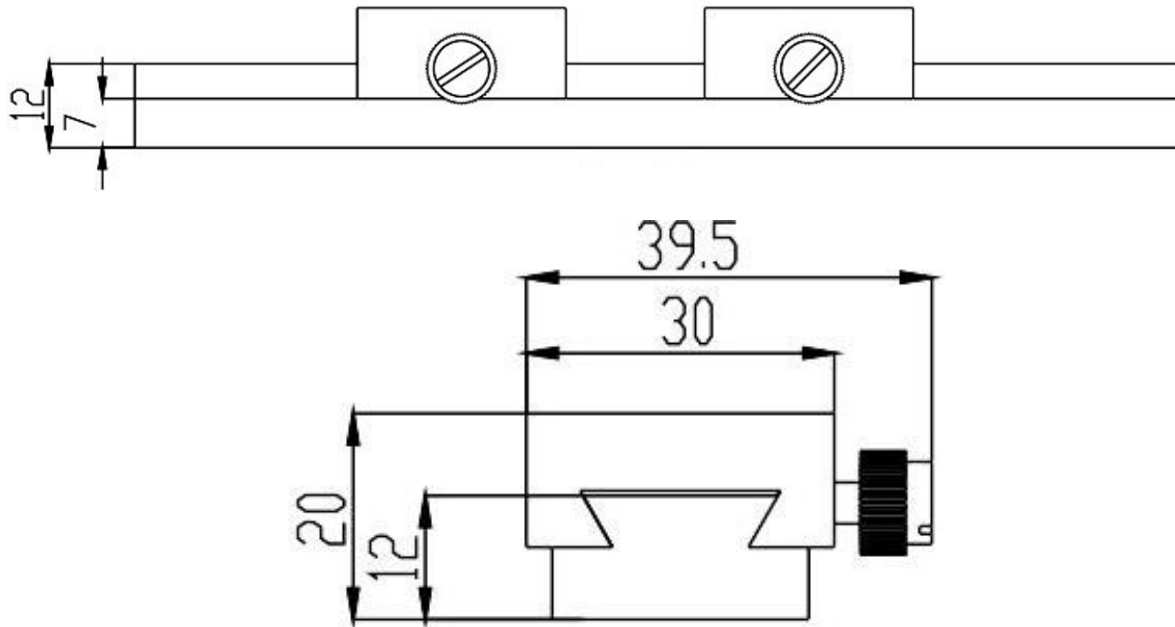

Carrier A

Part Number: CAA-A-30x30

Mechanical Drawing:

Technical Specifications:

Length (mm)	30
Height (mm)	13
Width (mm)	30

NOTE: PROPRIETARY AND CONFIDENTIAL THE INFORMATION CONTAINED IN THIS DRAWING IS THE SOLE PROPERTY OF WAVELENGTH OPTO-ELECTRONIC(S) PTE LTD. ANY REPRODUCTION INPART OR AS A WHOLE WITHOUT THE WRITTEN PERMISSION OF WAVELENGTH OPTO-ELECTRONIC(S) PTE LTD. IS PROHIBITED.